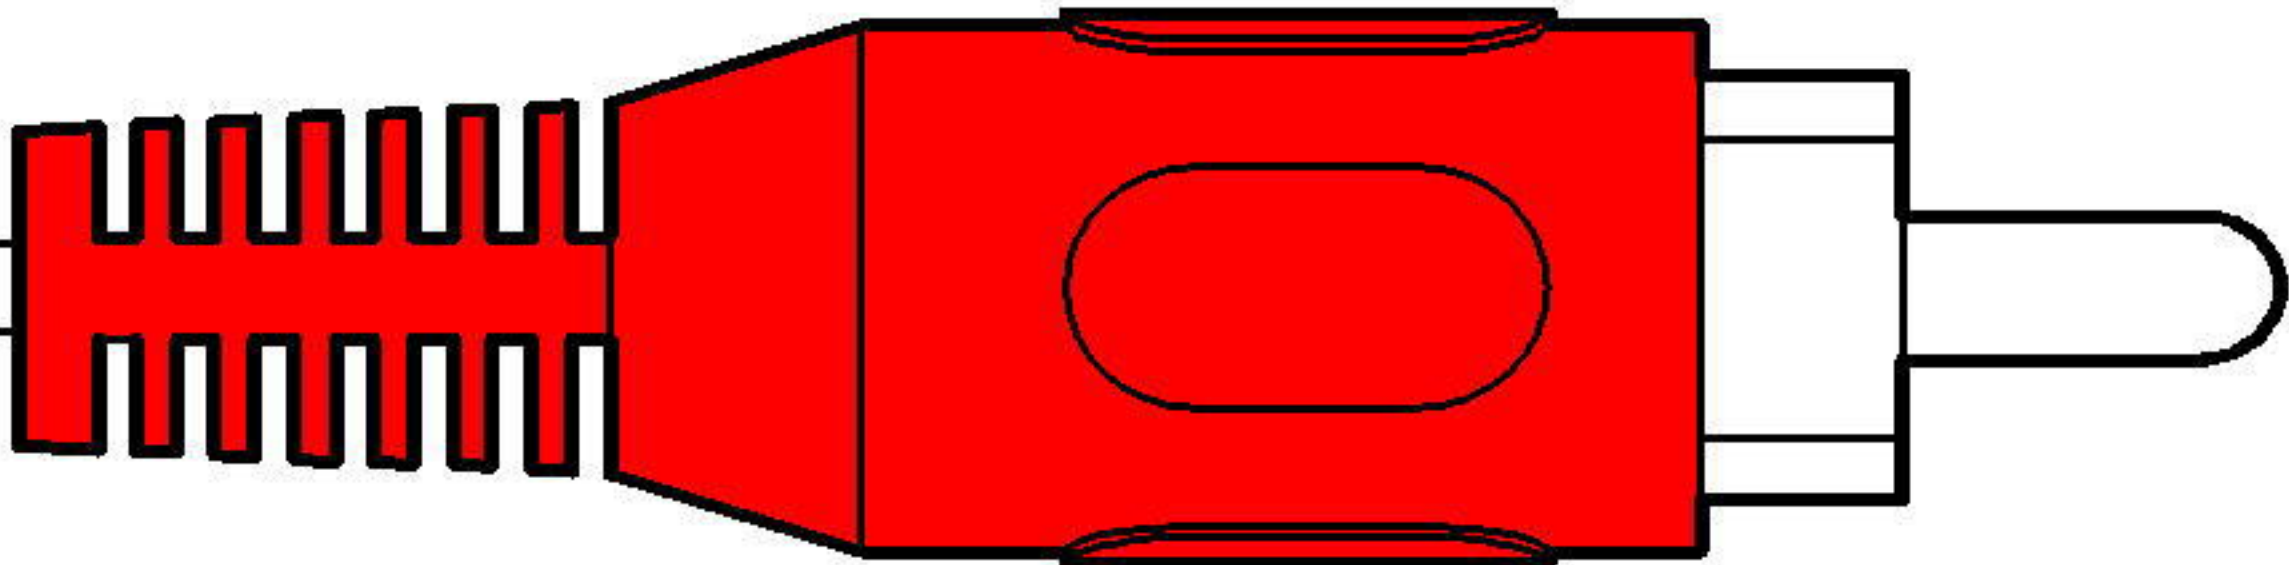

Clamp Filter

2.5mm Mini-plug 4-pole

RCA Plug (Red)

RCA Plug (Yellow)

RCA Plug (White)

2.5mm4p-RCAx3-Cable