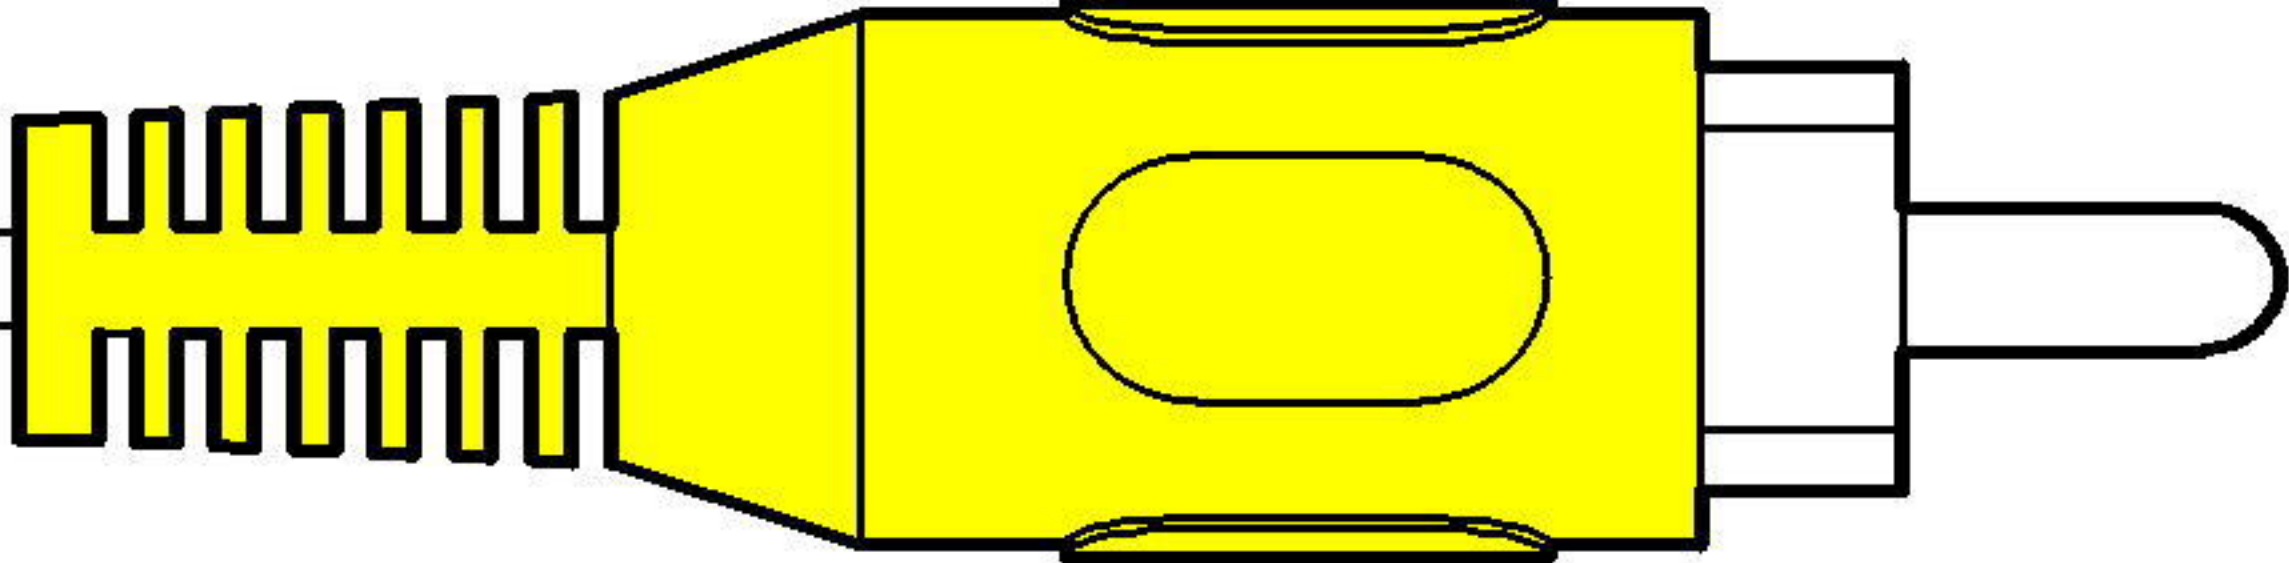

Clamp Filter

2.5mm Mini-plug 4-pole

RCA Plug (Red)

RCA Plug (Yellow)

RCA Plug (White)

2.5mm4p-RCAx3-Cable